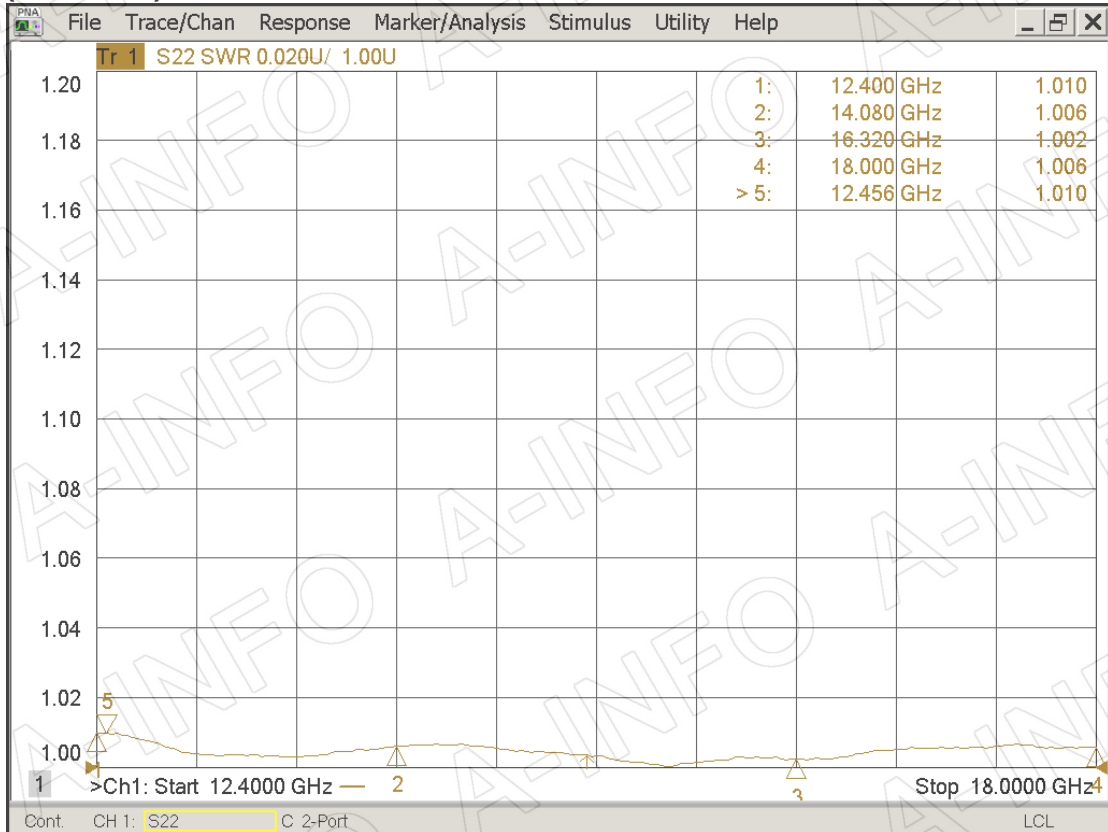

Technical Specification

EIA WR	WR62
Frequency Range(GHz)	12.4 – 18.0
VSWR	1.02:1 Max.
Flange	APF62
Average Power(W CW)	1.5 Max.
Peak Power(KW)	1.5
Material	Al
Size(mm)	178.62 x 33.3 x 39.15
Net Weight(Kg)	0.24 Around

VSWR (at 5 mm)

VSWR (at 10 mm)

VSWR (at 15 mm)

VSWR (at 20 mm)

VSWR (at 25 mm)

VSWR (at 30 mm)

AINFO Inc.

China(Beijing): Tel: (+86) 10-6266-7326,
China(Chengdu): Tel: (+86) 28-8519-2786,
USA: Tel: (+1) 949-639-9688,