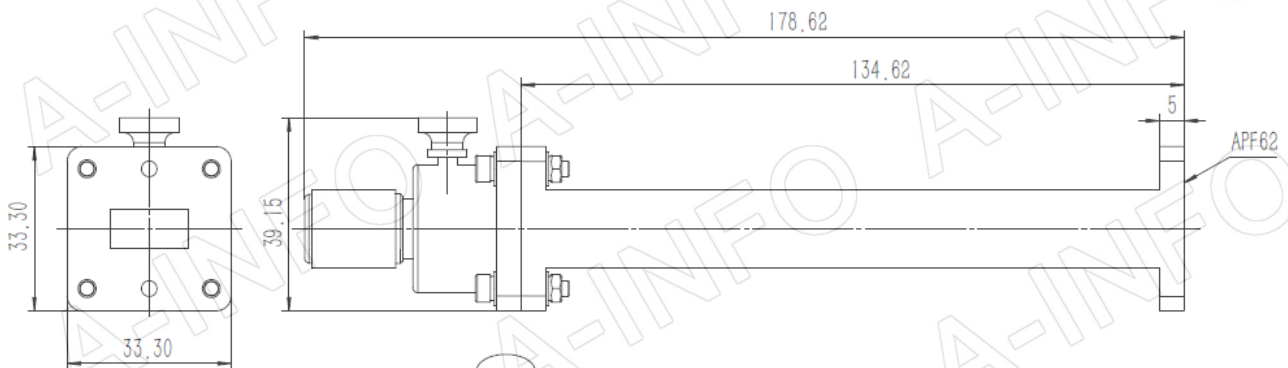

Outline Drawing (Size: mm)

AINFO Inc.

China(Beijing): Tel: (+86) 10-6266-7326,
China(Chengdu): Tel: (+86) 28-8519-2786,
USA: Tel: (+1) 949-639-9688,

Page 1 of 6
(+86) 10-6266-7327 Fax: (+86) 10-6266-7379
(+86) 28-8519-3044 Fax: (+86) 28-8519-3068
(+1) 949-639-9608 Fax: (+1) 949-639-9670

Website: www.ainfoinc.com
Email: sales@ainfoinc.com