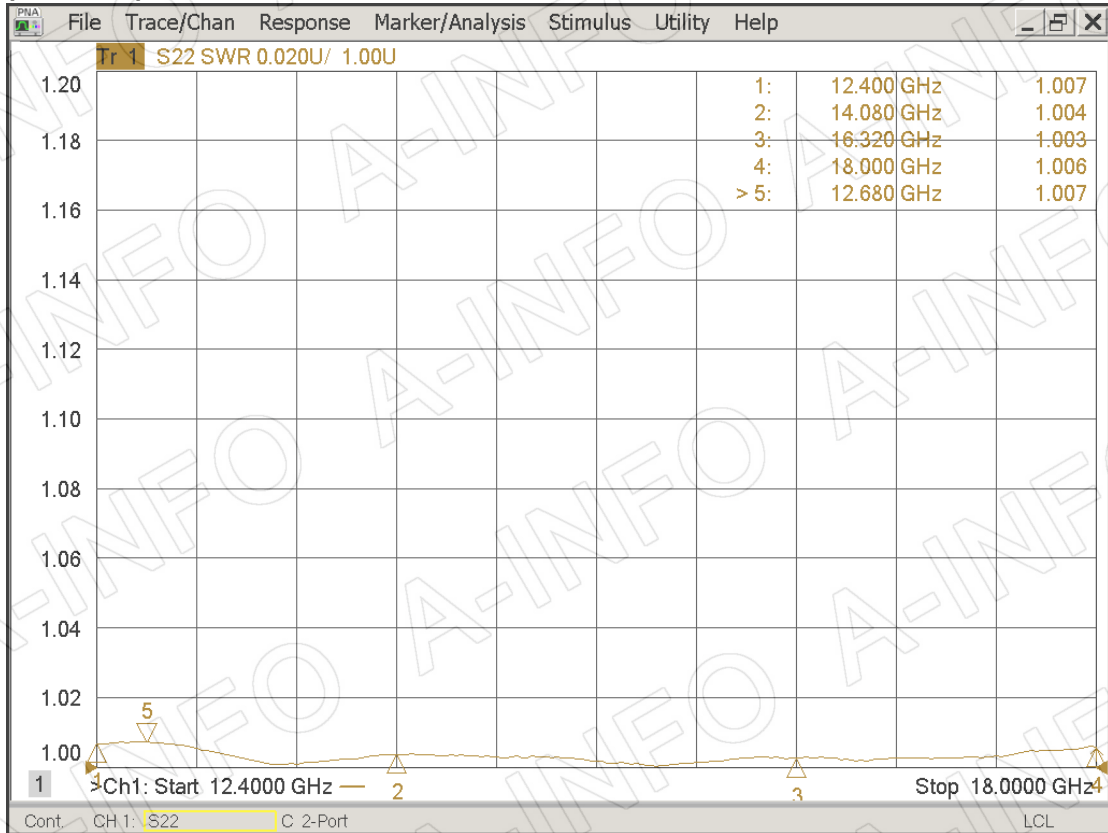

Test Results

VSWR (at 0 mm)