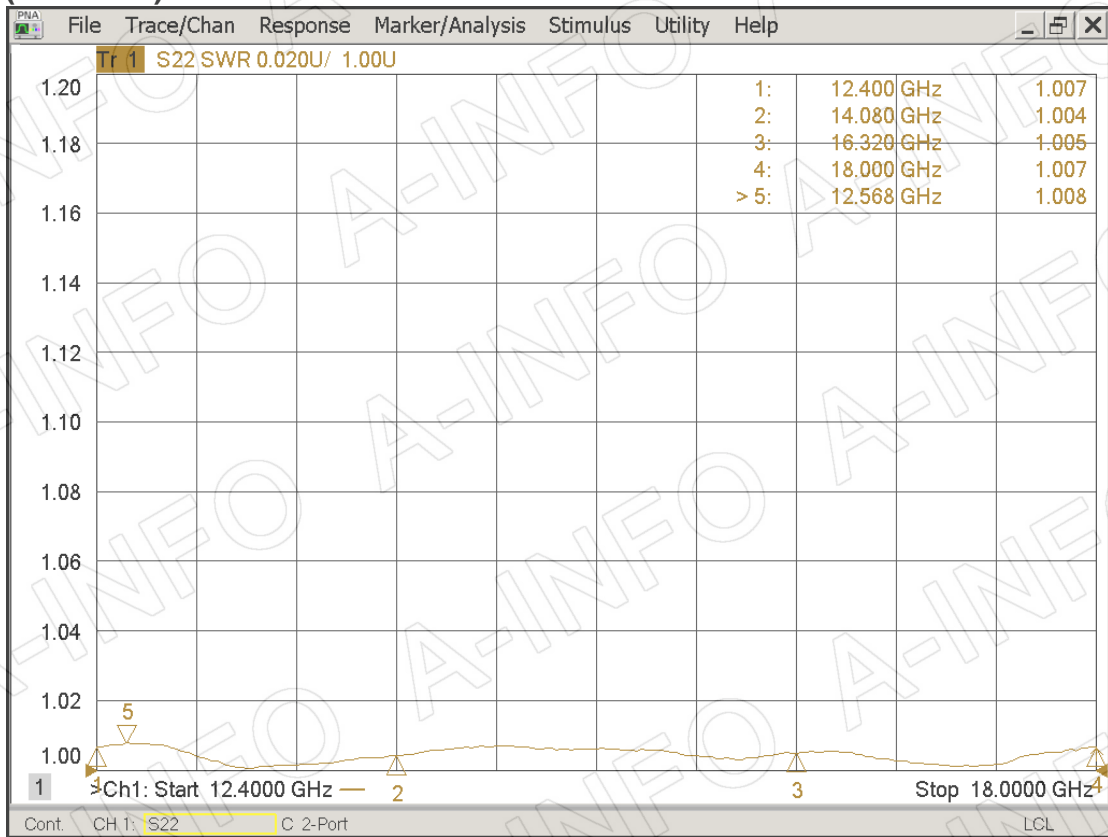

Technical Specification

EIA WR	WR62
Frequency Range(GHz)	12.4 – 18.0
VSWR	1.02:1 Max.
Flange	APF62
Average Power(W CW)	1.5 Max.
Peak Power(KW)	1.5
Material	Al
Size(mm)	178.62 x 33.3 x 39.15
Net Weight(Kg)	0.24 Around

VSWR (at 5 mm)

VSWR (at 10 mm)

VSWR (at 15 mm)

VSWR (at 20 mm)

VSWR (at 25 mm)

VSWR (at 30 mm)

AINFO Inc.

China(Beijing): Tel: (+86) 10-6266-7326,
China(Chengdu): Tel: (+86) 28-8519-2786,
USA: Tel: (+1) 949-639-9688,