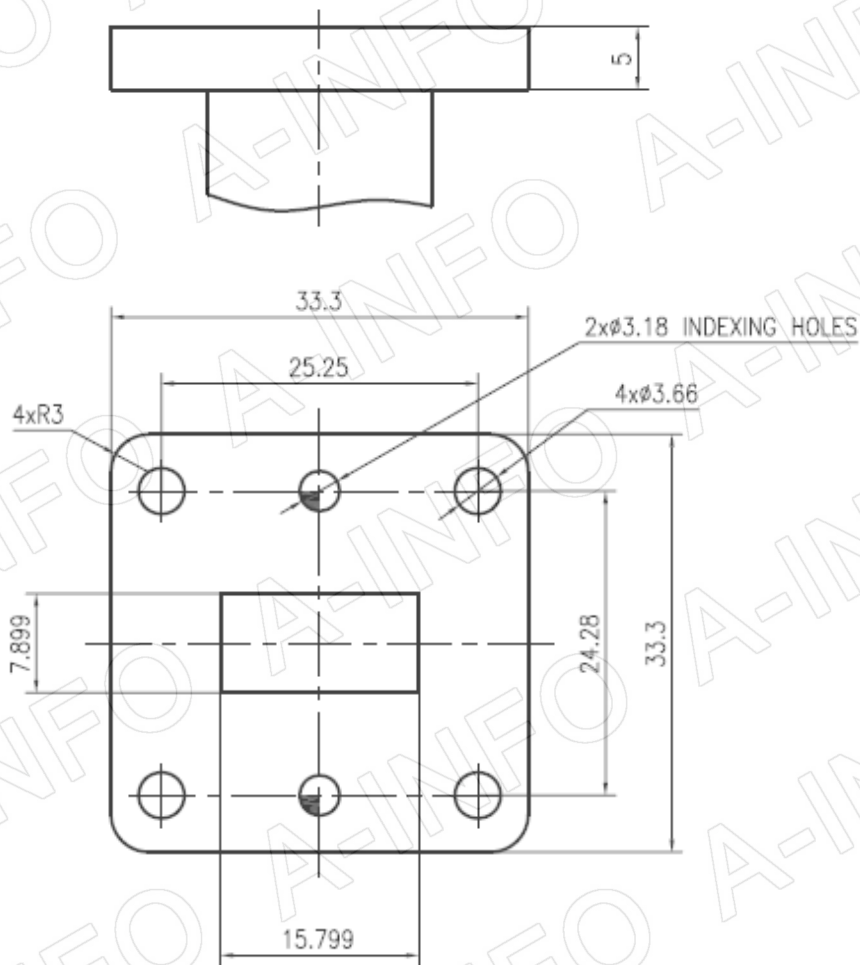

Flange Drawing (Size: mm)

APF62

AINFO Inc.

China(Beijing): Tel: (+86) 10-6266-7326,
China(Chengdu): Tel: (+86) 28-8519-2786,
USA: Tel: (+1) 949-639-9688,

(+86) 10-6266-7327 Fax: (+86) 10-6266-7379
(+86) 28-8519-3044 Fax: (+86) 28-8519-3068
(+1) 949-639-9608 Fax: (+1) 949-639-9670

Website: www.ainfoinc.com
Email: sales@ainfoinc.com