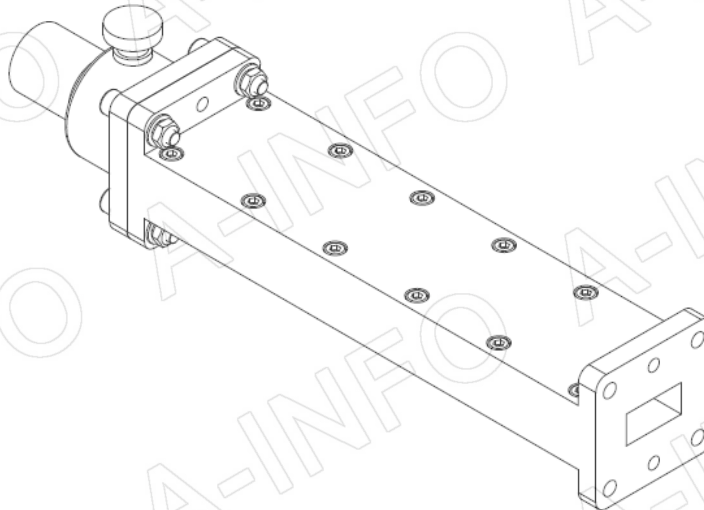

Outline Drawing (Size: mm)

AINFO Inc.

China(Beijing): Tel: (+86) 10-6266-7326,
China(Chengdu): Tel: (+86) 28-8519-2786,
USA: Tel: (+1) 949-639-9688,

Page 1 of 6
(+86) 10-6266-7327 Fax: (+86) 10-6266-7379
(+86) 28-8519-3044 Fax: (+86) 28-8519-3068
(+1) 949-639-9608 Fax: (+1) 949-639-9670

Website: www.ainfoinc.com
Email: sales@ainfoinc.com