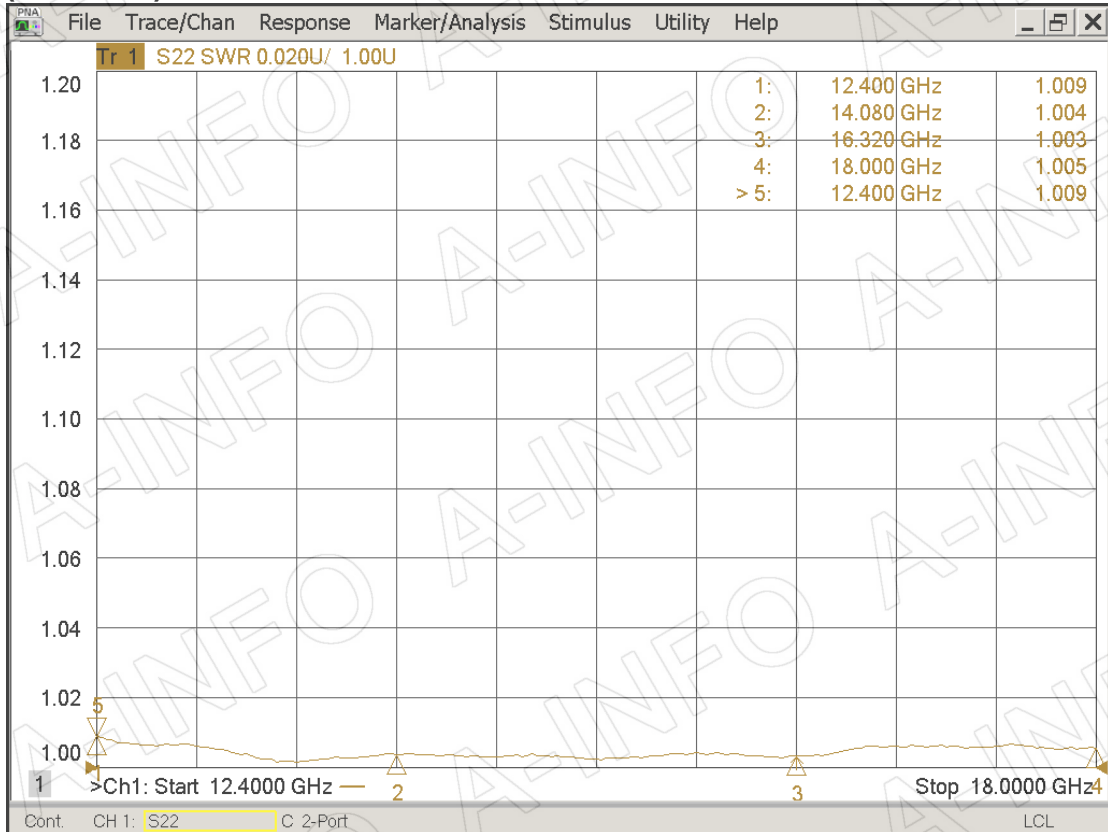

Technical Specification

EIA WR	WR62
Frequency Range(GHz)	12.4 – 18.0
VSWR	1.02:1 Max.
Flange	APF62
Average Power(W CW)	1.5 Max.
Peak Power(KW)	1.5
Material	Al
Size(mm)	178.62 x 33.3 x 39.15
Net Weight(Kg)	0.24 Around

VSWR (at 5 mm)

VSWR (at 10 mm)

VSWR (at 15 mm)

VSWR (at 20 mm)

VSWR (at 25 mm)

VSWR (at 30 mm)

AINFO Inc.

China(Beijing): Tel: (+86) 10-6266-7326,
China(Chengdu): Tel: (+86) 28-8519-2786,
USA: Tel: (+1) 949-639-9688,