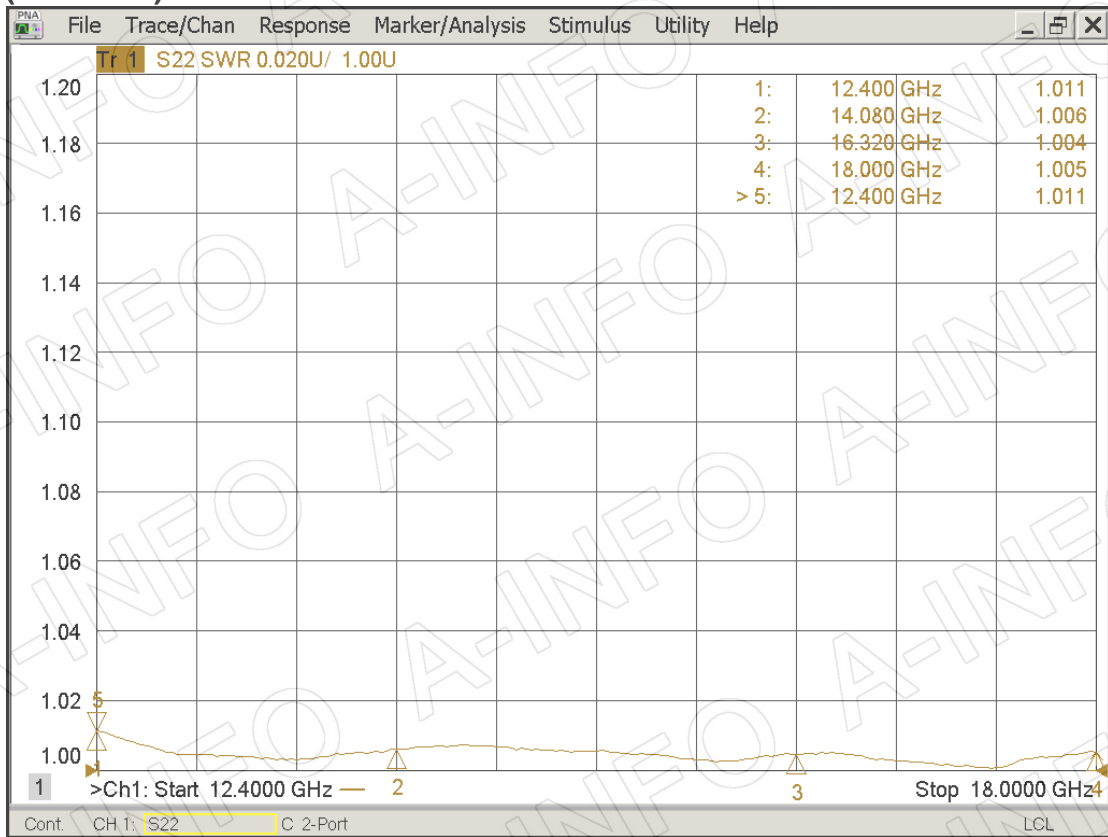

Technical Specification

EIA WR	WR62
Frequency Range(GHz)	12.4 – 18.0
VSWR	1.02:1 Max.
Flange	APF62
Average Power(W CW)	1.5 Max.
Peak Power(KW)	1.5
Material	Al
Size(mm)	178.62 x 33.3 x 39.15
Net Weight(Kg)	0.24 Around

VSWR (at 5 mm)

VSWR (at 10 mm)

VSWR (at 15 mm)

VSWR (at 20 mm)

VSWR (at 25 mm)

VSWR (at 30 mm)

AINFO Inc.

China(Beijing): Tel: (+86) 10-6266-7326,
China(Chengdu): Tel: (+86) 28-8519-2786,
USA: Tel: (+1) 949-639-9688,