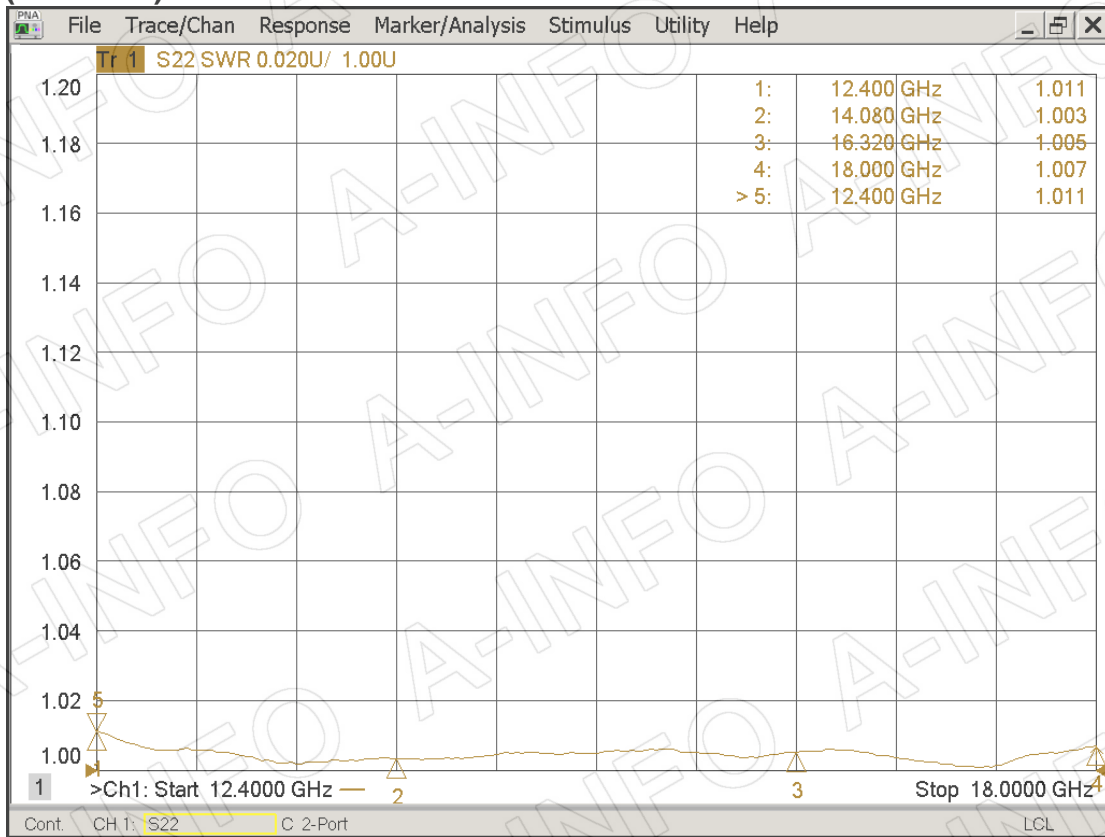

Technical Specification

EIA WR	WR62
Frequency Range(GHz)	12.4 – 18.0
VSWR	1.02:1 Max.
Flange	APF62
Average Power(W CW)	1.5 Max.
Peak Power(KW)	1.5
Material	Al
Size(mm)	178.62 x 33.3 x 39.15
Net Weight(Kg)	0.24 Around

VSWR (at 5 mm)

VSWR (at 10 mm)

VSWR (at 15 mm)

VSWR (at 20 mm)

VSWR (at 25 mm)

VSWR (at 30 mm)

AINFO Inc.

China(Beijing): Tel: (+86) 10-6266-7326,
China(Chengdu): Tel: (+86) 28-8519-2786,
USA: Tel: (+1) 949-639-9688,