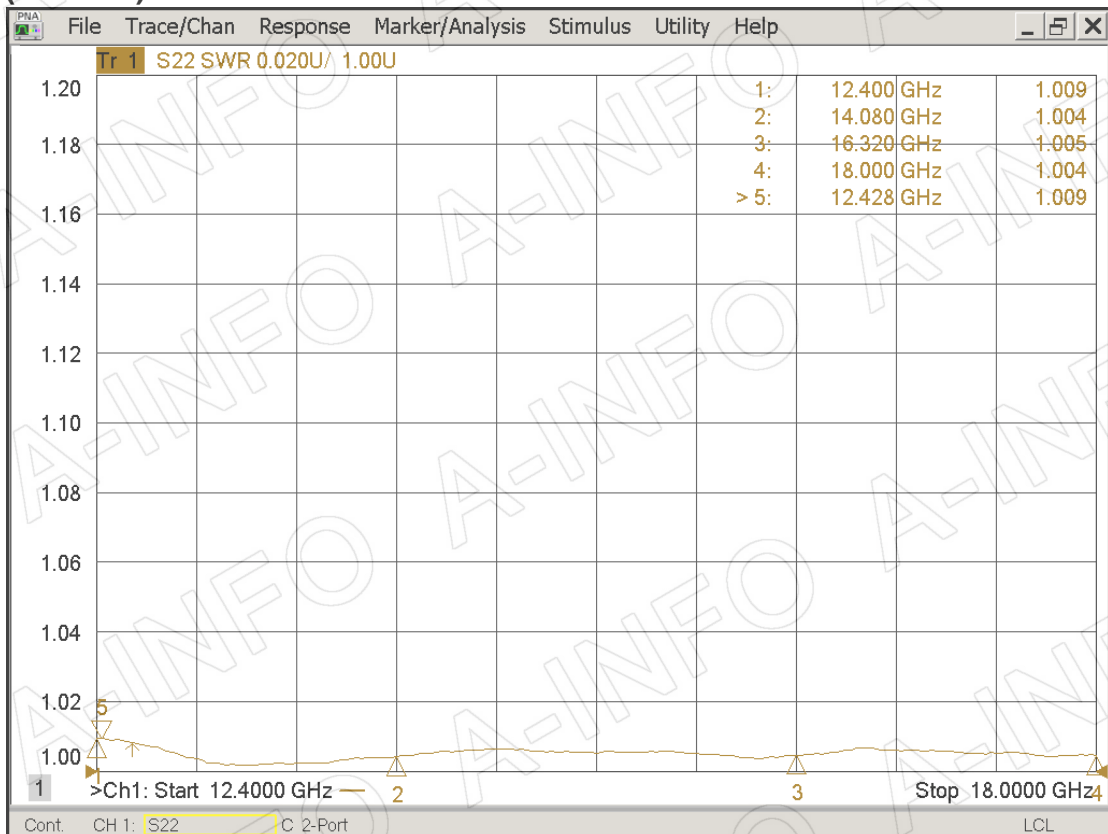

Technical Specification

EIA WR	WR62
Frequency Range(GHz)	12.4 – 18.0
VSWR	1.02:1 Max.
Flange	APF62
Average Power(W CW)	1.5 Max.
Peak Power(KW)	1.5
Material	Al
Size(mm)	178.62 x 33.3 x 39.15
Net Weight(Kg)	0.24 Around

VSWR (at 5 mm)

VSWR (at 10 mm)

VSWR (at 15 mm)

VSWR (at 20 mm)

VSWR (at 25 mm)

VSWR (at 30 mm)

AINFO Inc.

China(Beijing): Tel: (+86) 10-6266-7326,
China(Chengdu): Tel: (+86) 28-8519-2786,
USA: Tel: (+1) 949-639-9688,