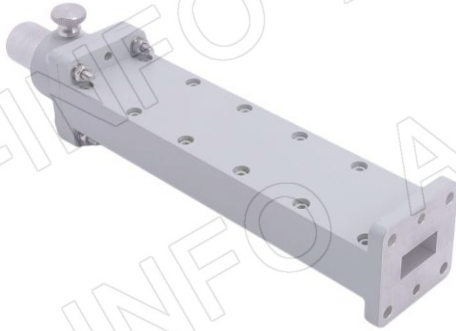

Technical Specification

EIA WR	WR62
Frequency Range(GHz)	12.4 – 18.0
VSWR	1.02:1 Max.
Flange	APF62
Average Power(W CW)	1.5 Max.
Peak Power(KW)	1.5
Material	Al
Size(mm)	178.62 x 33.3 x 39.15
Net Weight(Kg)	0.24 Around